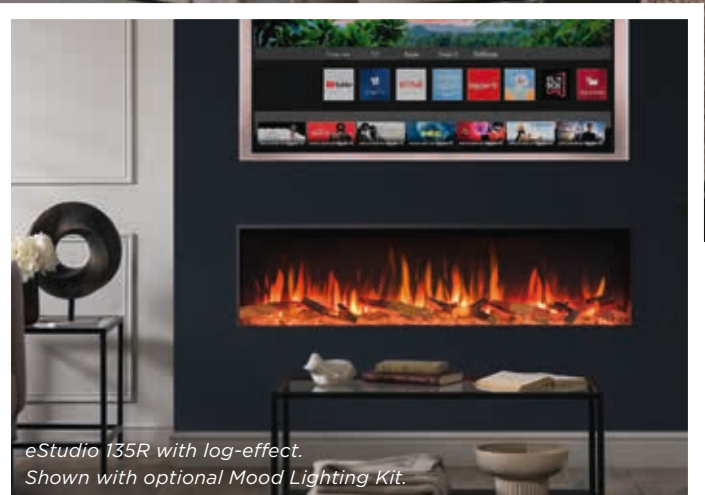

# eStudio 60R

- Chromalight® Immersive LED System
- Three different flame options: Amber & Yellow, Amber with Yellow accent, Yellow with Amber accent
- Life-like, glowing ember bed
- 13 fuel bed lighting colours and Spectrum Mode
- Flames and fuel effect lighting can be enjoyed without the heat
- Log or optional Silver Birch ultra-realistic glowing fuel-effects

# eStudio 85R

- Chromalight® Immersive LED System
- Three different flame options: Amber & Yellow, Amber with Yellow accent, Yellow with Amber accent
- Life-like, glowing ember bed
- 13 fuel bed lighting colours and Spectrum Mode
- Flames and fuel effect lighting can be enjoyed without the heat
- Log or optional Silver Birch ultra-realistic glowing fuel-effects
- Programmable Thermostatic Eco Remote Control
- Up to 2kW programmable heating
- Optional Mood Lighting System
- Ecodesign Energy Saving Features

# eStudio 105R

- Chromalight® Immersive LED System
- Three different flame options: Amber & Yellow, Amber with Yellow accent, Yellow with Amber accent
- Life-like, glowing ember bed
- 13 fuel bed lighting colours and Spectrum Mode
- Flames and fuel effect lighting can be enjoyed without the heat
- Log or optional Silver Birch ultra-realistic glowing fuel-effects
- Programmable Thermostatic Eco Remote Control
- Up to 2kW programmable heating
- Optional Mood Lighting System
- Ecodesign Energy Saving Features

# eStudio 135R

- Chromalight® Immersive LED System
- Three different flame options: Amber & Yellow, Amber with Yellow accent, Yellow with Amber accent
- Life-like, glowing ember bed
- 13 fuel bed lighting colours and Spectrum Mode
- Flames and fuel effect lighting can be enjoyed without the heat
- Log or optional Silver Birch ultra-realistic glowing fuel-effects