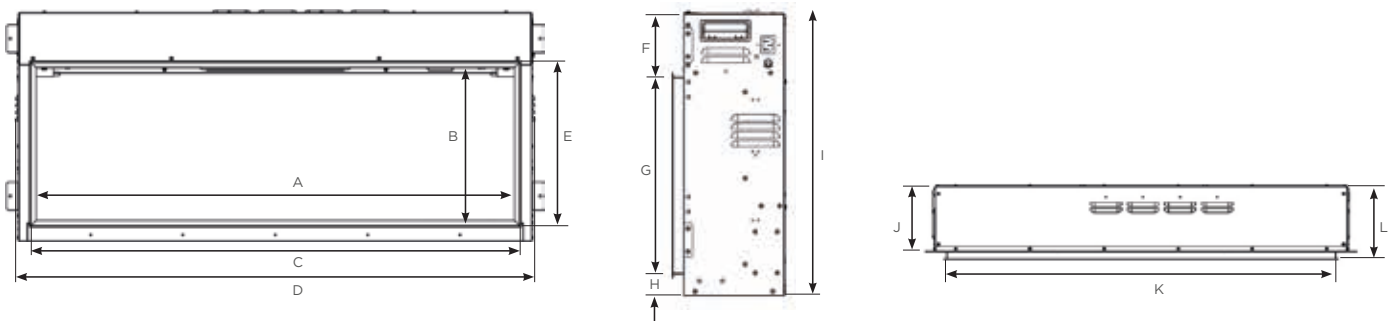

eStudio inset dimensions

	A	B	C	D	E	F	G	H	I	J	K	L
eStudio 60R Electric Fire	600	600	628	688	628	112	614	38	764	204	614	225
eStudio 85R Electric Fire	836	330	864	924	358	112	344	38	494	175	850	196
eStudio 105R Electric Fire	1036	330	1064	1124	358	112	344	38	494	175	1050	196
eStudio 135R Electric Fire	1336	330	1364	1424	358	112	344	38	494	175	1350	196
eStudio 165R Electric Fire	1574	330	1602	1662	358	112	344	38	494	175	1588	196

All dimensions in mm